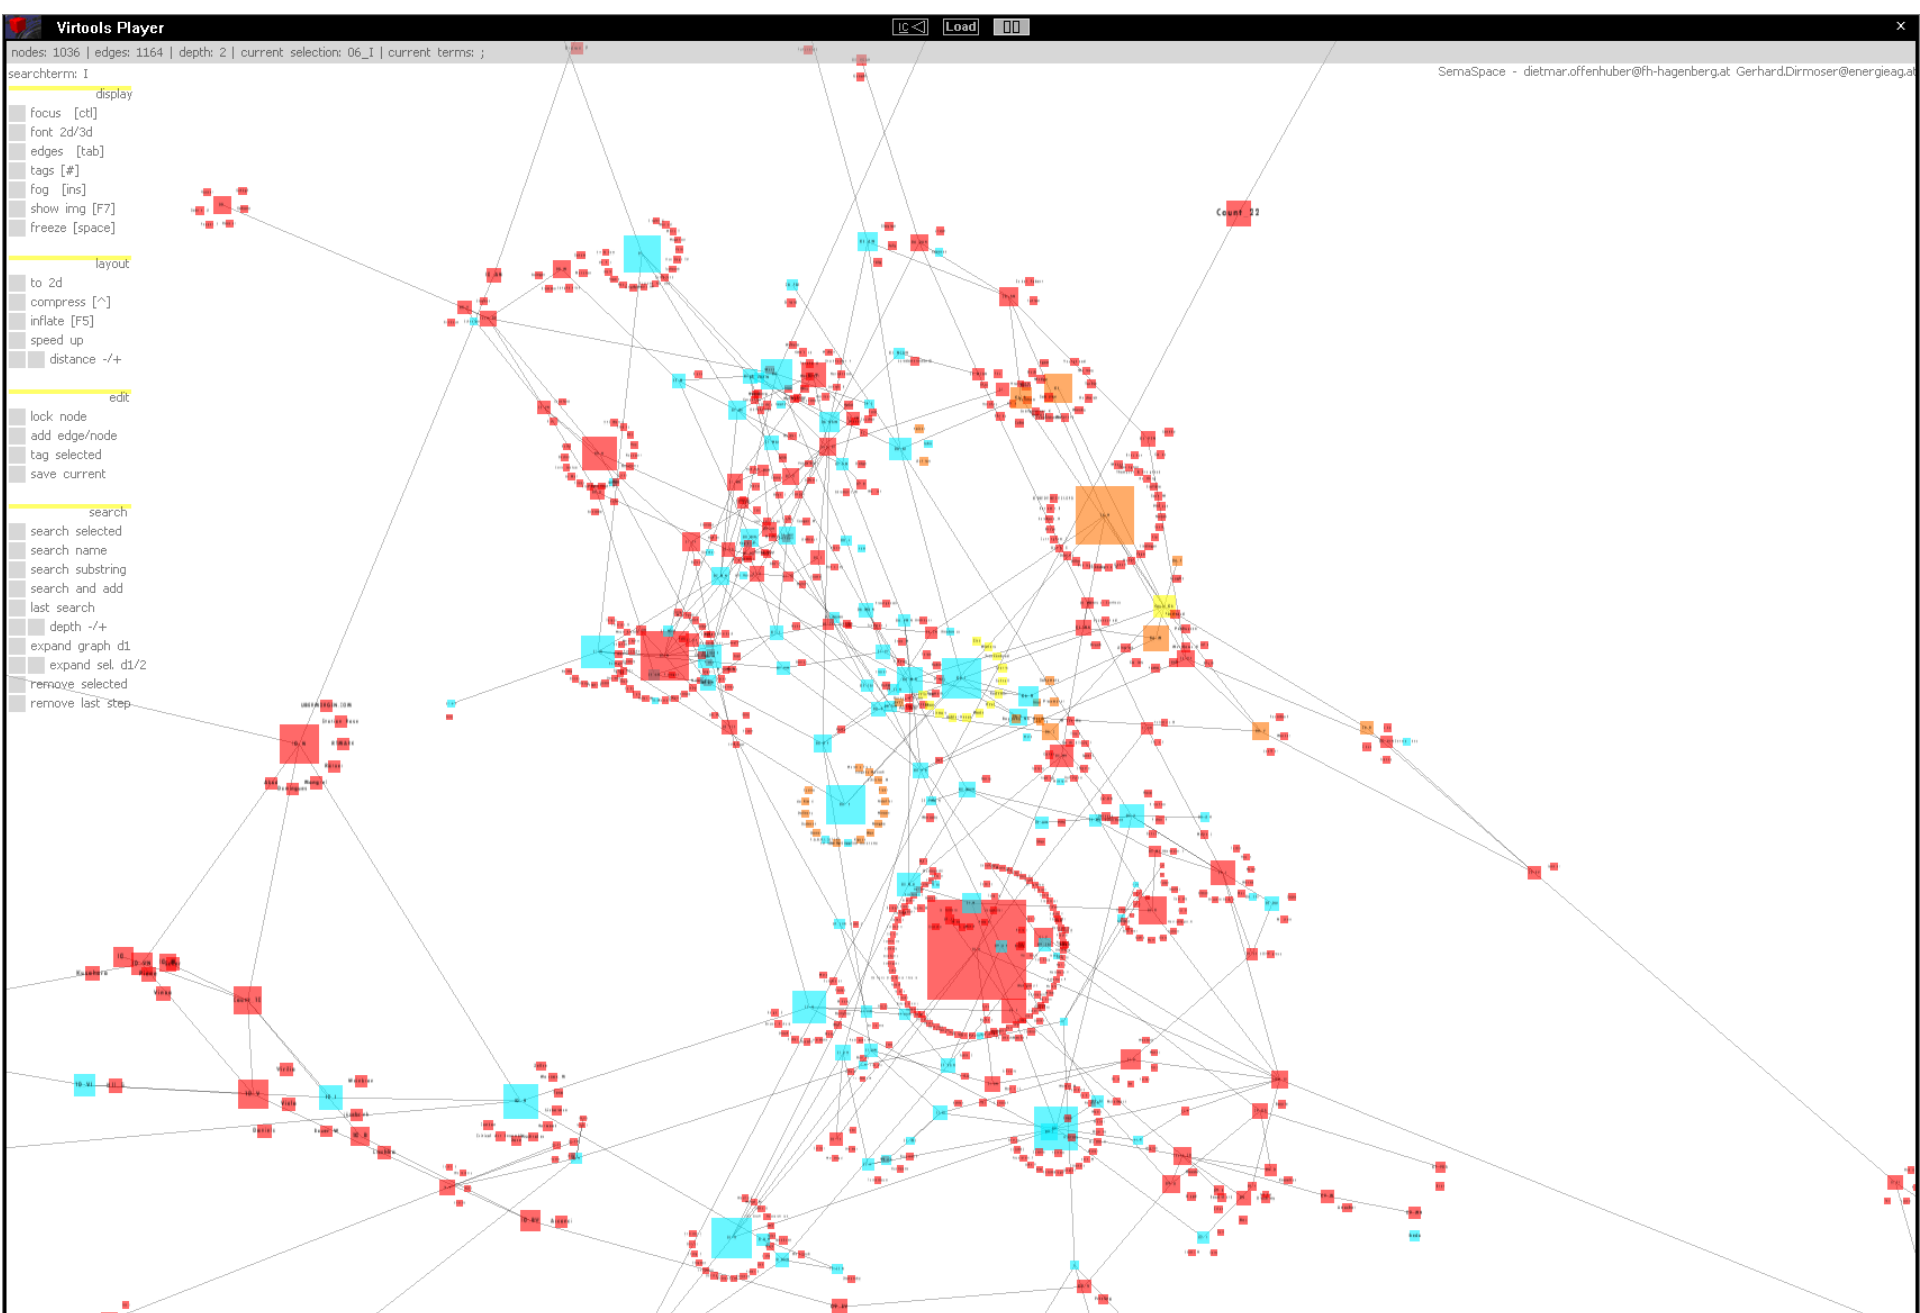

Interaktivität

searchterm: N

- display
  - focus [cft]
  - font 2d/3d
  - edges [tab]
  - tags [#]
  - fog [ins]
  - show img [F7]
  - freeze [space]

- layout
  - to 3d
  - compress [^]
  - inflate [F5]
  - speed up
  - distance +/-

- edit
  - lock node
  - add edge/node
  - tag selected
  - save current

- search
  - search selected
  - search name
  - search substring
  - search and add
  - last search
  - depth +/-
  - expand graph d1
  - expand sel. d1/2
  - remove selected
  - remove last step

netart

all (blau: Interaktivität)